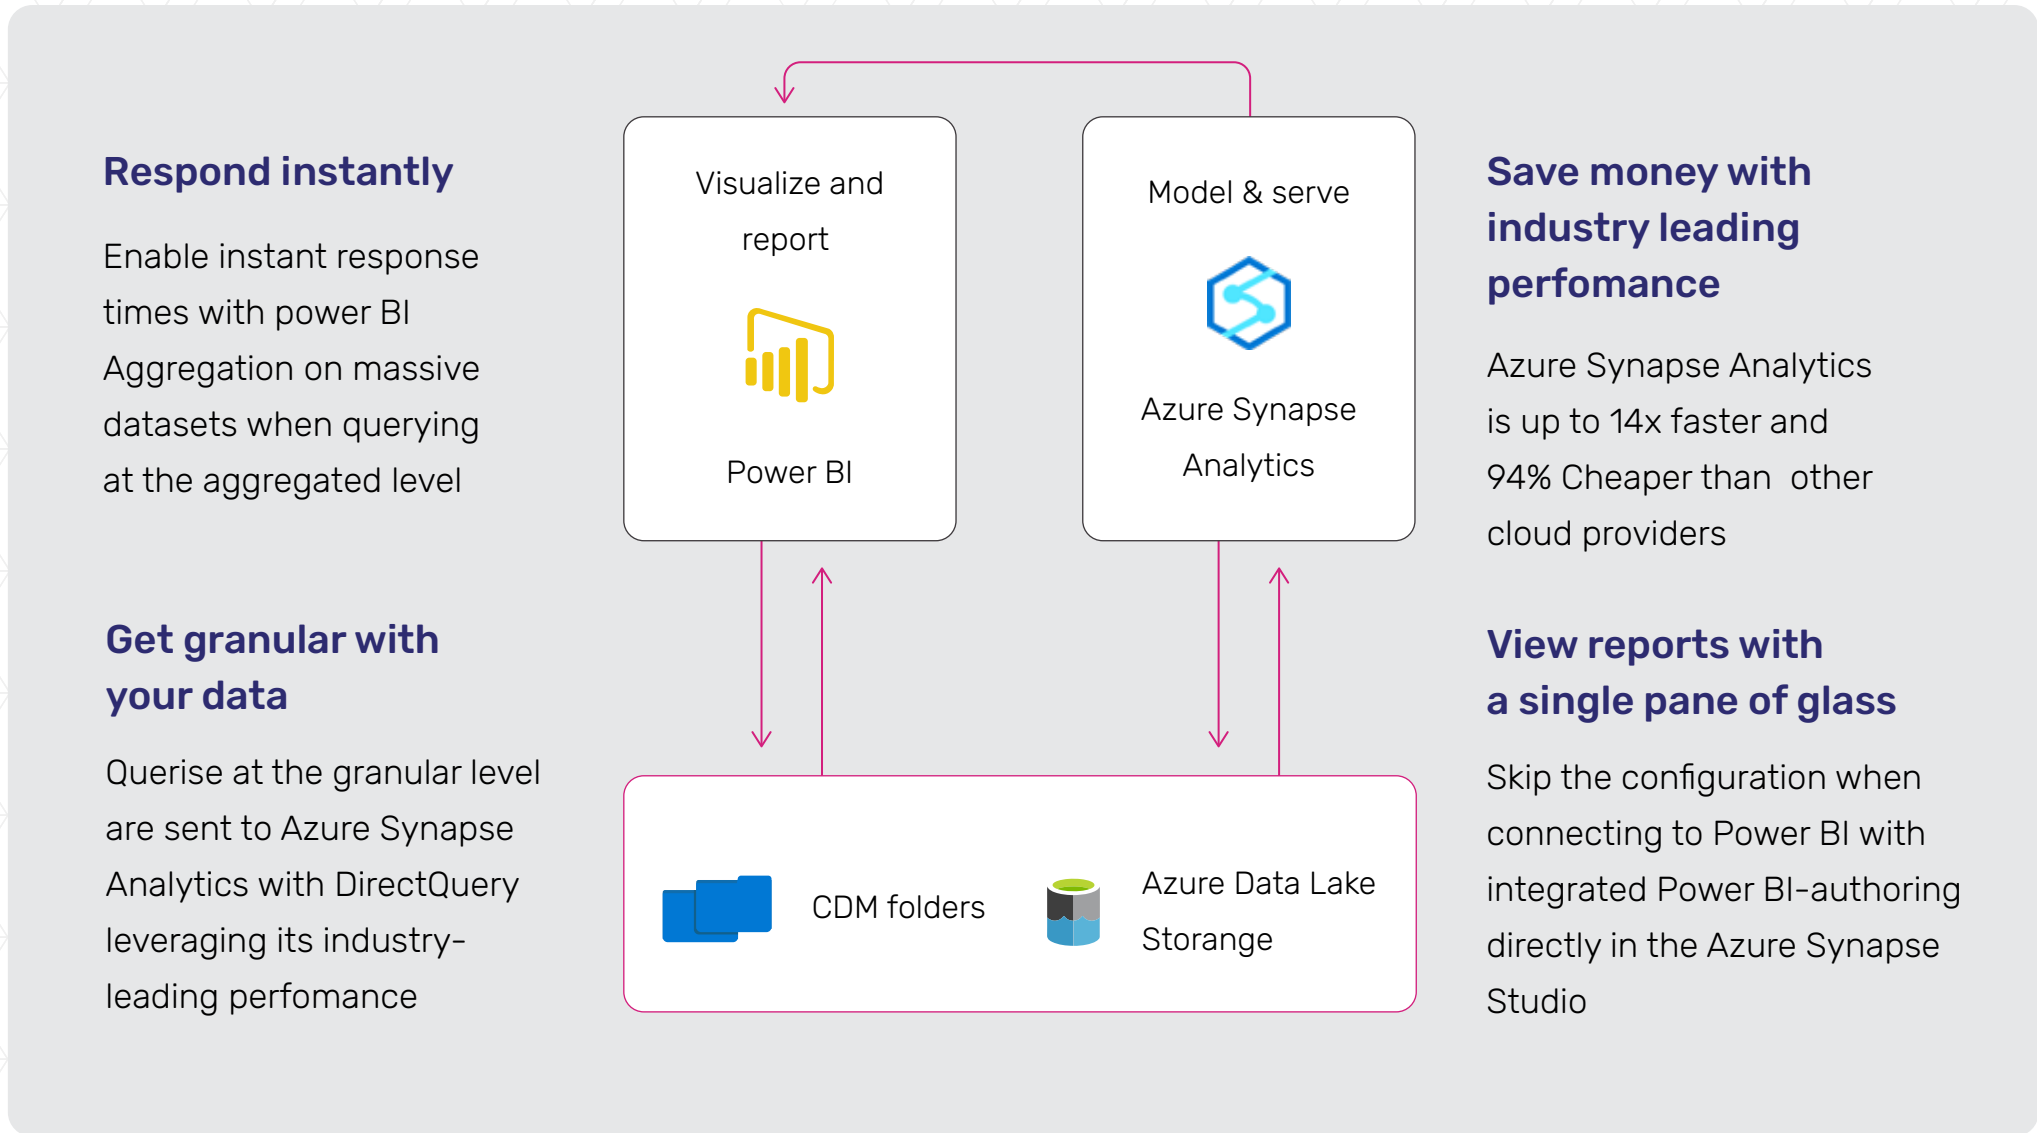

Efficient

Optimize operational efficiency

Improve performance by gleaned more from faster, more accurate insights and predictions

Ensure control over your data while meeting compliance requirements

Reduce time to value and maximize existing investments

Microsoft Azure is the only cloud provider to unify AI, BI, and Analytics creating accelerated time-to-insight

Accelerate business value with a powerful analytics platform

Some of our work

From Business Hindsight to Foresight with Azure Synapse Analytics