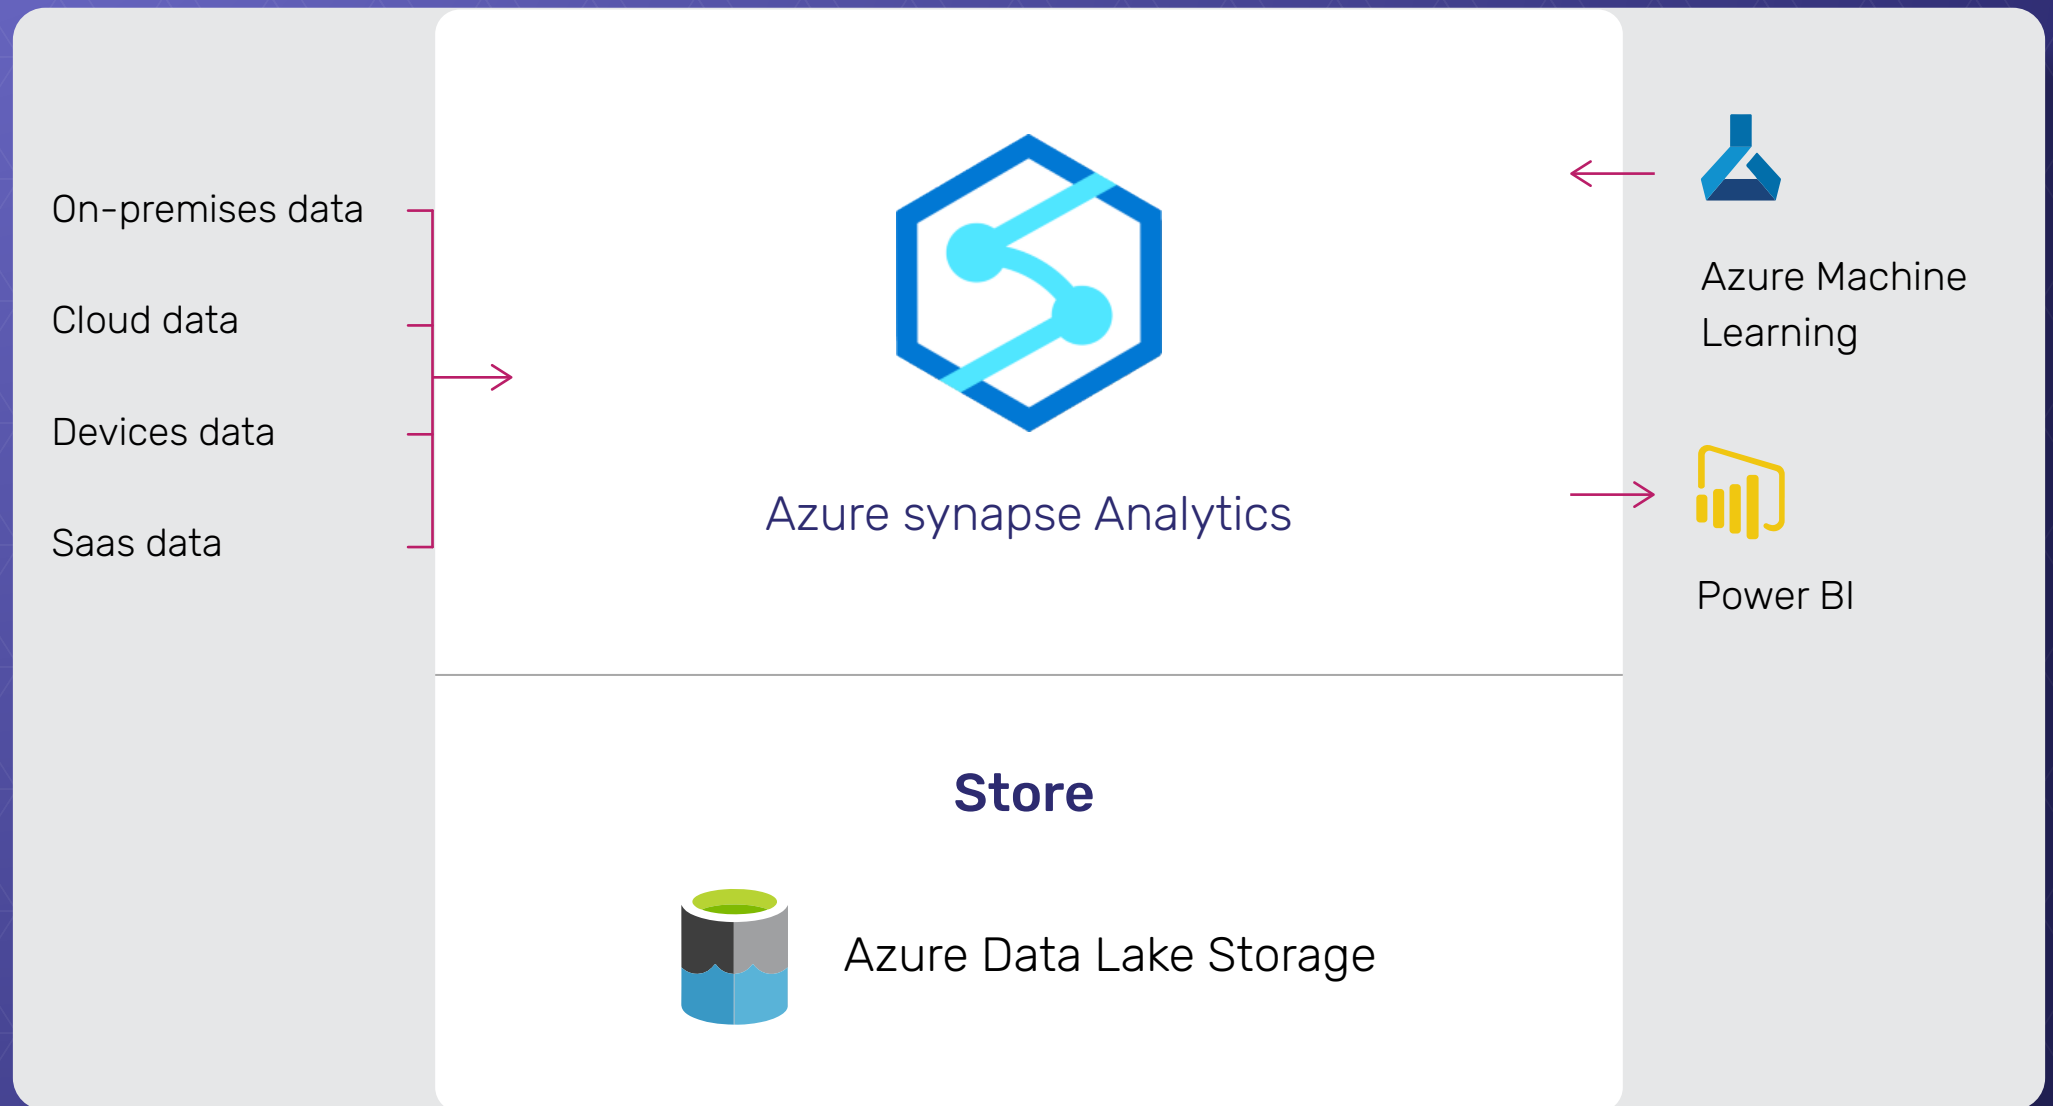

Microsoft Azure is the only cloud provider to unify AI, BI, and Analytics creating accelerated time-to-insight

Accelerate business value with a powerful analytics platform

Some of our work

From Business Hindsight to Foresight with Azure Synapse Analytics